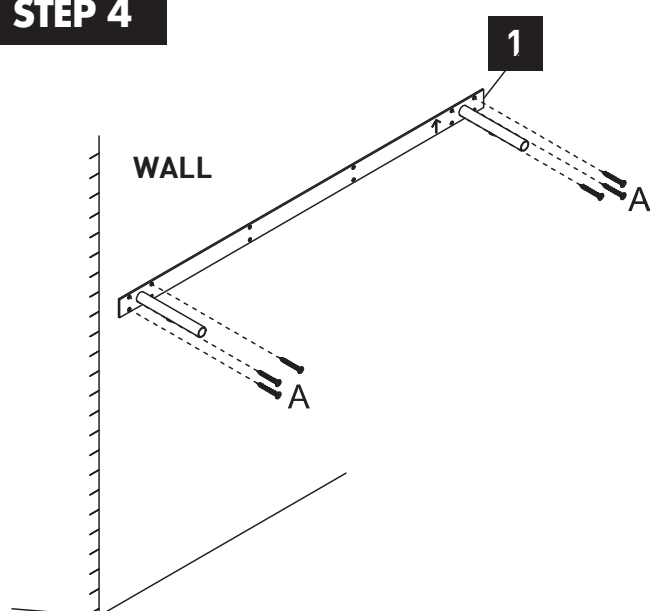

flexi™ DECORATIVE STORAGE | SHELVING

ITEM CODES:
FS1240W, 01211,
01210, 01709,
01712, 01715

FLOATING SHELF INSTALLATION INSTRUCTIONS

HARDWARE SUPPLIED

TOOLS REQUIRED

CAPACITY

Weight load capacity can vary based on the type of wall you're affixing the shelf to.

As a guideline please see below:

* LOAD EVENLY DISTRIBUTED

STEP 1

STEP 2

STEP 3

STEP 4

STEP 5

STEP 6