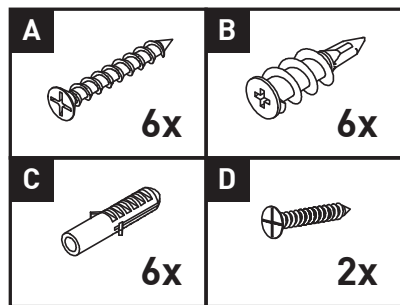

flexi™ DECORATIVE STORAGE | SHELVING

ITEM CODES:
FS1240W, 01211,
01210, 01709,
01712, 01715

FLOATING SHELF INSTALLATION INSTRUCTIONS

HARDWARE SUPPLIED

TOOLS REQUIRED

CAPACITY

Weight load capacity can vary based on the type of wall you're affixing the shelf to.