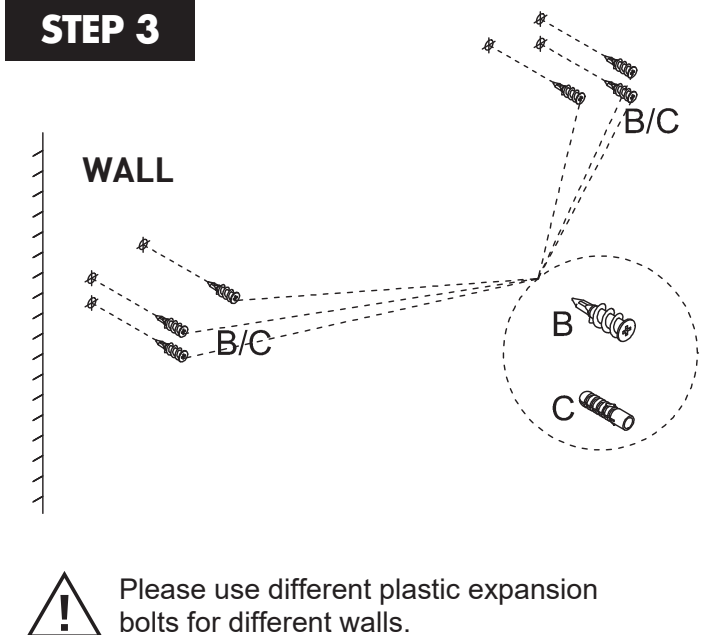

flexi™ DECORATIVE STORAGE | SHELVING

ITEM CODES:
FS1240W, 01211,
01210, 01709,
01712, 01715

FLOATING SHELF INSTALLATION INSTRUCTIONS

HARDWARE SUPPLIED

TOOLS REQUIRED

CAPACITY

Weight load capacity can vary based on the type of wall you're affixing the shelf to.

As a guideline please see below:

* LOAD EVENLY DISTRIBUTED

STEP 1

STEP 2

STEP 3

STEP 4

STEP 5

STEP 6