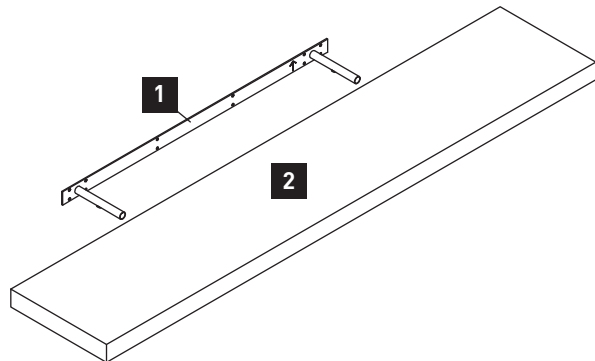

flexi™ DECORATIVE STORAGE | SHELVING

ITEM CODES:
FS1240W, 01211,
01210, 01709,
01712, 01715

FLOATING SHELF INSTALLATION INSTRUCTIONS

HARDWARE SUPPLIED

TOOLS REQUIRED

CAPACITY

Weight load capacity can vary based on the type of wall you're affixing the shelf to.