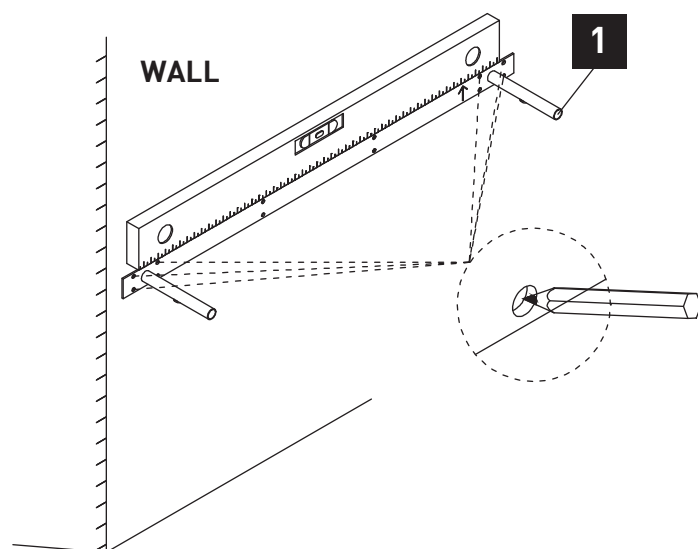

flexi™ DECORATIVE STORAGE | SHELVING

ITEM CODES:
FS1240W, 01211,
01210, 01709,
01712, 01715

FLOATING SHELF INSTALLATION INSTRUCTIONS

HARDWARE SUPPLIED

TOOLS REQUIRED

CAPACITY

Weight load capacity can vary based on the type of wall you're affixing the shelf to.

As a guideline please see below:

* LOAD EVENLY DISTRIBUTED

STEP 1

STEP 2

STEP 3

STEP 4

STEP 5

STEP 6