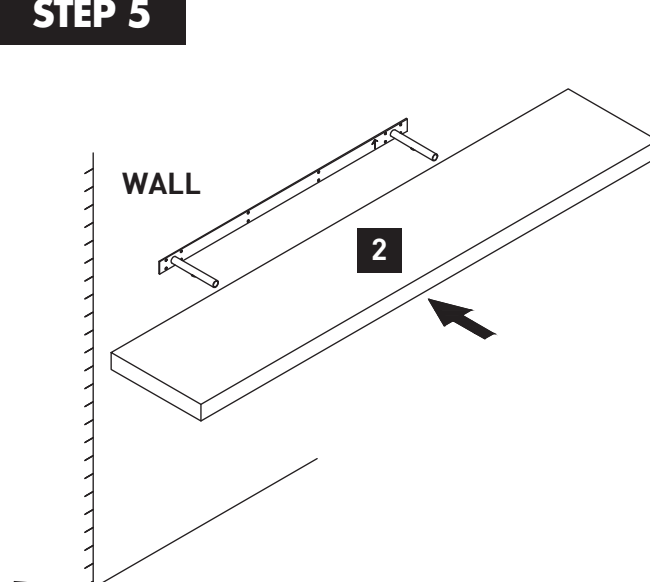

flexi™ DECORATIVE STORAGE | SHELVING

ITEM CODES:
FS1240W, 01211,
01210, 01709,
01712, 01715

FLOATING SHELF INSTALLATION INSTRUCTIONS

HARDWARE SUPPLIED

TOOLS REQUIRED

CAPACITY

Weight load capacity can vary based on the type of wall you're affixing the shelf to.

As a guideline please see below:

* LOAD EVENLY DISTRIBUTED

STEP 1

STEP 2

STEP 3

STEP 4

STEP 5

STEP 6