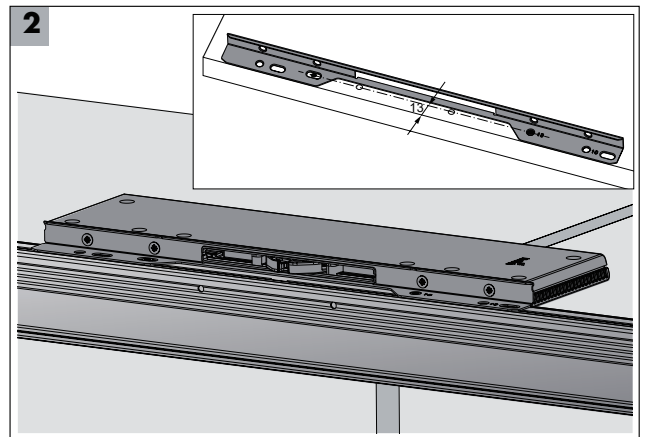

SLIDING WARDROBE SOFT CLOSING
DEVICE - CENTRE DOOR

SLIDING WARDROBE SOFT CLOSING
DEVICE - CENTRE DOOR