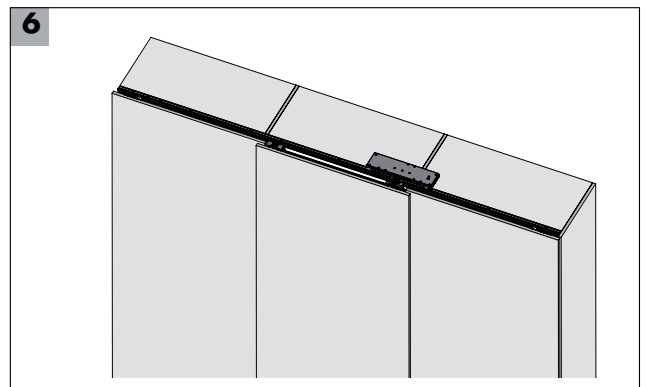

SLIDING WARDROBE SOFT CLOSING
DEVICE - CENTRE DOOR

SLIDING WARDROBE SOFT CLOSING
DEVICE - CENTRE DOOR