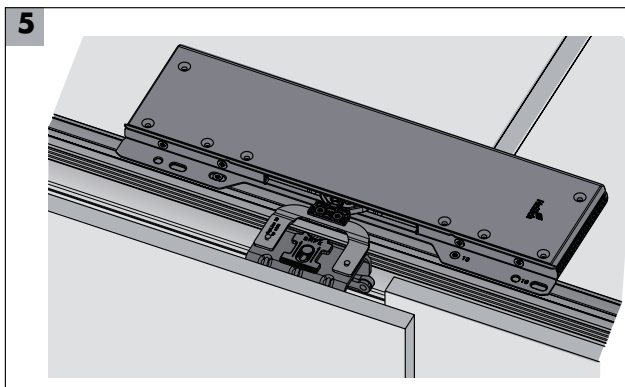

SLIDING WARDROBE SOFT CLOSING
DEVICE - CENTRE DOOR

SLIDING WARDROBE SOFT CLOSING
DEVICE - CENTRE DOOR