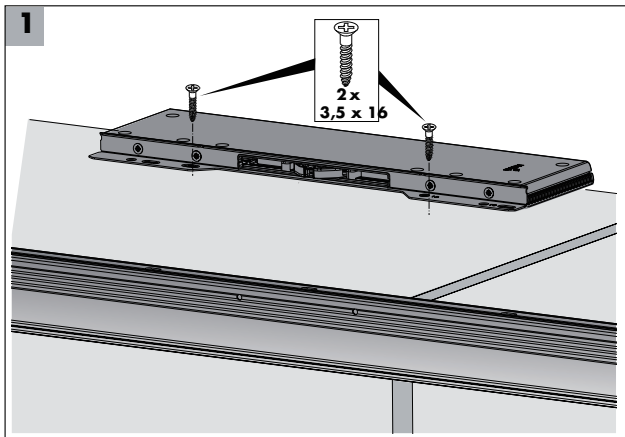

SLIDING WARDROBE SOFT CLOSING
DEVICE - CENTRE DOOR

SLIDING WARDROBE SOFT CLOSING
DEVICE - CENTRE DOOR