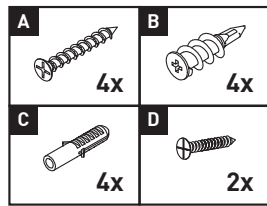

flexi™ DECORATIVE STORAGE SHELVING

ITEM CODES:
FS640W, FS640WG,
FS640BG, 01707,
01710, 01713

FLOATING SHELF INSTALLATION INSTRUCTIONS

HARDWARE SUPPLIED

TOOLS REQUIRED

CAPACITY

Weight load capacity can vary based on the type of wall you're affixing the shelf to. As a guideline please see below: