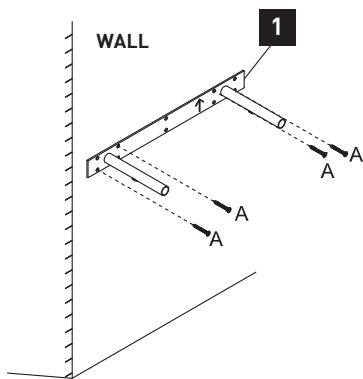

flexi™ DECORATIVE STORAGE SHELVING

ITEM CODES:
FS640W, FS640WG,
FS640BG, 01707,
01710, 01713

FLOATING SHELF INSTALLATION INSTRUCTIONS

HARDWARE SUPPLIED

TOOLS REQUIRED

CAPACITY

Weight load capacity can vary based on the type of wall you're affixing the shelf to. As a guideline please see below:

* LOAD EVENLY DISTRIBUTED

STEP 1

STEP 2

STEP 3

STEP 4

STEP 5

STEP 6