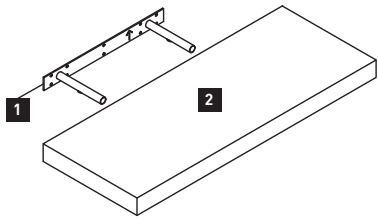

flexi™ DECORATIVE STORAGE SHELVING

ITEM CODES:
FS640W, FS640WG,
FS640BG, 01707,
01710, 01713

FLOATING SHELF INSTALLATION INSTRUCTIONS

HARDWARE SUPPLIED

TOOLS REQUIRED

CAPACITY

Weight load capacity can vary based on the type of wall you're affixing the shelf to. As a guideline please see below: