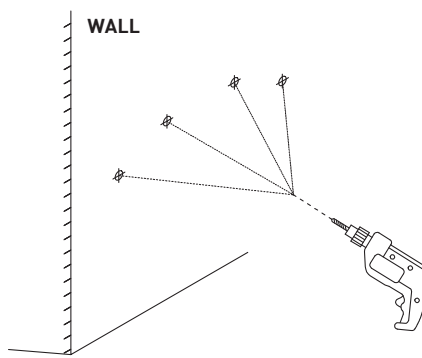

flexi™ DECORATIVE STORAGE SHELVING

ITEM CODES:
FS640W, FS640WG,
FS640BG, 01707,
01710, 01713

FLOATING SHELF INSTALLATION INSTRUCTIONS

HARDWARE SUPPLIED

TOOLS REQUIRED

CAPACITY

Weight load capacity can vary based on the type of wall you're affixing the shelf to. As a guideline please see below:

* LOAD EVENLY DISTRIBUTED

STEP 1

STEP 2

STEP 3

STEP 4

STEP 5

STEP 6