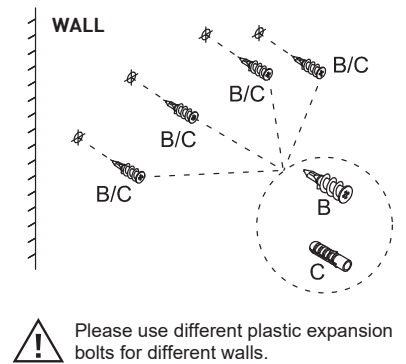

flexi™ DECORATIVE STORAGE SHELVING

ITEM CODES:
FS640W, FS640WG,
FS640BG, 01707,
01710, 01713

FLOATING SHELF INSTALLATION INSTRUCTIONS

HARDWARE SUPPLIED

TOOLS REQUIRED

CAPACITY

Weight load capacity can vary based on the type of wall you're affixing the shelf to. As a guideline please see below:

* LOAD EVENLY DISTRIBUTED

STEP 1

STEP 2

STEP 3

STEP 4

STEP 5

STEP 6