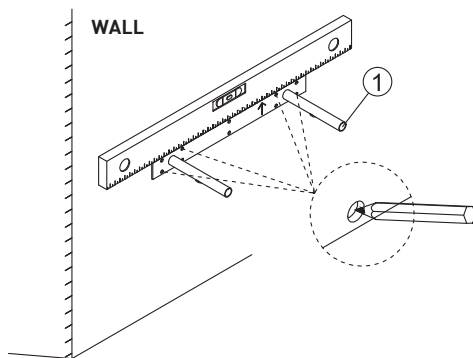

flexi™ DECORATIVE STORAGE SHELVING

ITEM CODES:
FS640W, FS640WG,
FS640BG, 01707,
01710, 01713

FLOATING SHELF INSTALLATION INSTRUCTIONS

HARDWARE SUPPLIED

TOOLS REQUIRED

CAPACITY

Weight load capacity can vary based on the type of wall you're affixing the shelf to. As a guideline please see below:

* LOAD EVENLY DISTRIBUTED

STEP 1

STEP 2

STEP 3

STEP 4

STEP 5

STEP 6