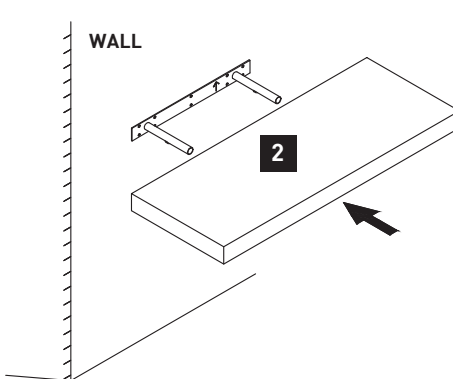

flexi™ DECORATIVE STORAGE SHELVING

ITEM CODES:
FS640W, FS640WG,
FS640BG, 01707,
01710, 01713

FLOATING SHELF INSTALLATION INSTRUCTIONS

HARDWARE SUPPLIED

TOOLS REQUIRED

CAPACITY

Weight load capacity can vary based on the type of wall you're affixing the shelf to. As a guideline please see below:

* LOAD EVENLY DISTRIBUTED

STEP 1

STEP 2

STEP 3

STEP 4

STEP 5

STEP 6